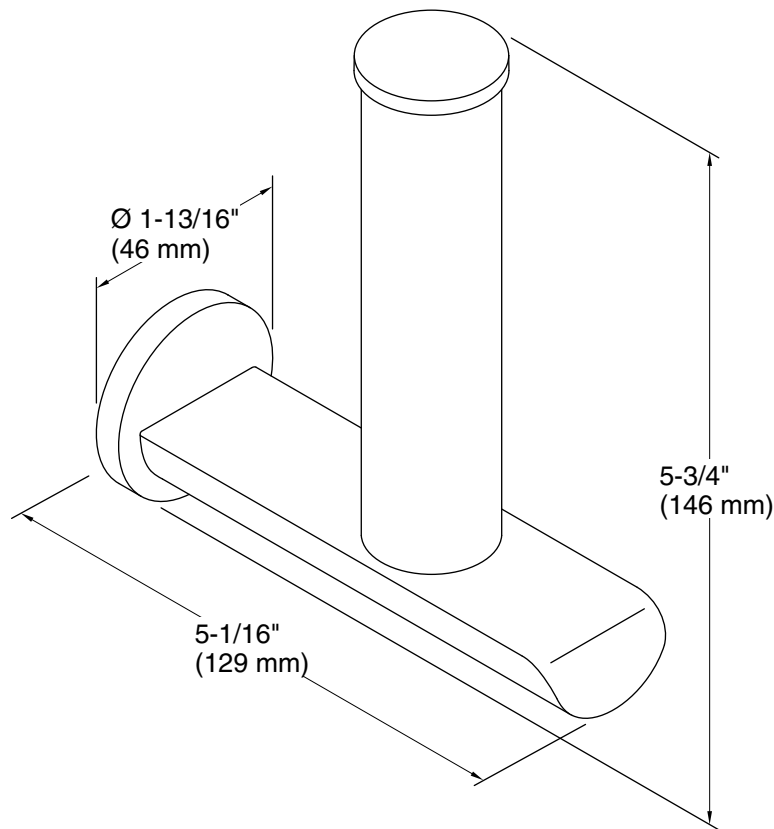

Technical Information

All product dimensions are nominal.

Material: Zinc, Brass

Notes

Install this product according to the installation instructions.

CAUTION: Risk of personal injury. Do not install these products in any area where they are likely to be used inadvertently as a grab bar or support bar. These products are not designed or intended for use as a grab bar or support bar.